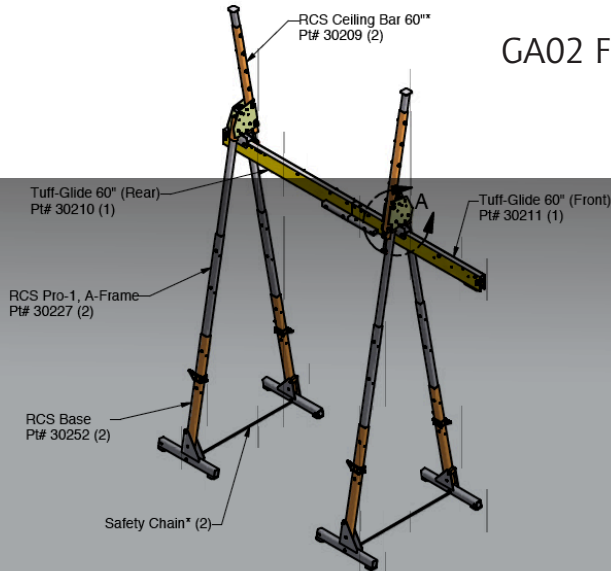

## GA02 FREESTANDING ANCHOR KIT

## Evacuation station. A complete, portable anchor platform.

With the DEUS GA02 Freestanding Anchor Kit, getting people out and down during evacuation is faster, safer and easier than ever.

The DEUS Freestanding Anchor is a complete, engineered anchor platform for high rescue. It sets up virtually anywhere in minutes, providing a stable A-frame design to serve as a safe, reliable overhead anchor.

### Get Set Quickly

The DEUS Freestanding Anchor packs up into three large bags that store easily on site. In an evacuation emergency, the entire system sets up anywhere in less than four minutes.

The parts of the Freestanding Anchor slide together and lock in place with double quick locks. Anchor height is adjustable from 45" to 113".

### Transition to Go

The built-in trolley dramatically improves transition – rig people inside, then glide them easily over the edge for descent. The trolley rolls across the entire length of a 10 ft. high beam on four redundant wheels. The cantilever extends over the edge by 3 ft., protecting rope and people, and eliminating excess rope friction.