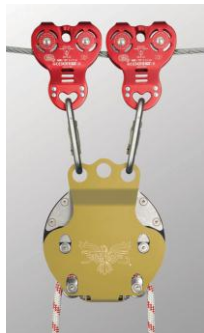

The 7500 gives participants a reliable safety line that automatically controls descent. Operators get a safe, reliable, automatic, hands-free belay, and the ability to offer exciting new elements.

Superior Safety Belay

The 7500 is a better, more reliable belay system for high elements. Its direct-drive centrifugal brake automatically engages to guard against free fall. And it does a "soft engagement" to prevent shock load and injury, for a more comfortable ride. This adds greater safety to existing high elements like the Leap-of-Faith.

Building Teams and Fun

The DEUS 7500 also provides the foundation for exciting new high elements, including both personal and team challenges. Use the 7500 as the basis of a team vertical challenge where participants are maneuvered up, down, left and right by other team members with lead lines to perform tasks. Or offer participants the thrill of BASE jumping with less risk.

The 7500 offers something for everyone – more fun, communication and team interaction for participants, and a competitive advantage for course operators.

Constructed of anodized aluminum and stainless steel, the DEUS 7500 is built for all-day, every day use.