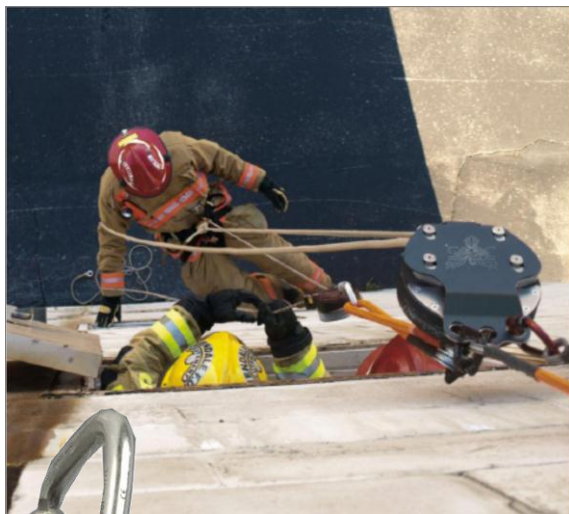

# DEUS® 7300T Back-Up Belay System

Like "Big Brother", it's always watching over you.

Ideal for training and rescue, the DEUS 7300T is a completely hands-free back-up belay. Unlike human belay operators, the DEUS 7300T is always vigilant, instantly and automatically setting you safely on the ground if your primary system fails.

Designed for repetitive use, this NFPA-certified system keeps a 12 mm DEUS Back-Up Belay rope active at all times, yet completely out of the way. No tug on the back from an improperly attended belay line. If descent speed exceeds 2 meters per second, the 7300T instantly and automatically takes control to guard against free fall. The 7300T does a "soft engagement" to prevent shock load and injury.

Now you can experiment with and perfect standard operating procedures for bailout, evacuation and rescue with confidence, knowing that back-up belay is automatic and done right. Because rope runs through the 7300T reversibly without re-rigging, back-to-back evolutions are fast, easy and foolproof.

The DEUS 7300T is a highly flexible system too. Rig to a high anchor to support multiple sequential descents without re-rigging. Rig the system to an anchor on the ground, running the belay line through a high-anchor pulley, if you want to control descent via the free end of the rope.