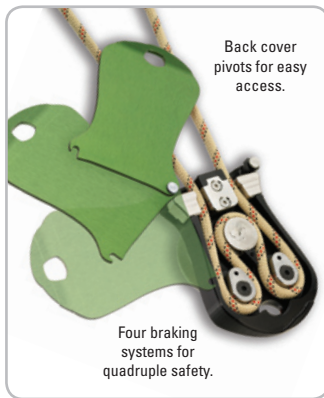

actual size

When things go wrong up there,  
get down fast and safe.

**Hands Free**

Operates fully hands free, stop or go, while protecting you from free fall.

**Extra, Extra, Extra, Extra Safe**

Offers quadruple-redundant safety with four brakes: a hands-free figure-8, a drum brake, a manual friction brake for precise control, and an automatic centrifugal brake to protect from free fall.

**Simple Operation**

The oversized control knob is all you need for complete control, even with heavy gloves. Stop or go and change speed any time during descent.

**Lightweight & Portable**

Pocket-sized and just 0.9 kg (plus rope).

**Built for Performance**

Features a rock-solid case and professional grade construction.

**Replaceable Rope**

Change out rope in seconds for training or work.

**Your All-in-One Rescue System**

Use the DEUS 3300 for escape, rapid sequential rescues, vertical positioning and edge restraint. Add 2-person assisted rescue and confined-space rescues with advanced training.

**Uses DEUS Rescue Rope**

Certified for use only with 7.5 mm DEUS ropes. NFPA-certified and fire-, cut-, abrasion-, chemical- and UV-resistant.

**Proven Reliable**

Tested and approved by ENSA Access + Rescue. Certified to meet NFPA standards.