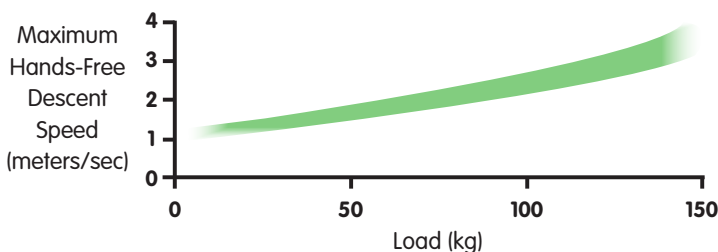

DEUS 3300 Maximum Hands-Free Descent Rate

3 meters/second regardless of load.