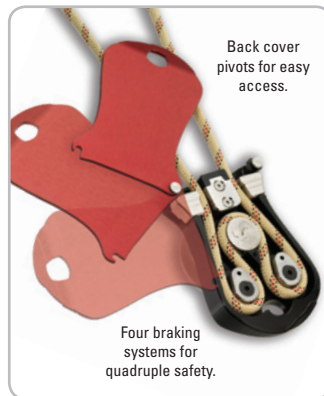

actual size

Hands free personal bailout And a whole lot more.

Hands Free

Operates fully hands free, stop or go, while protecting you from free fall.

Extra, Extra, Extra, Extra Safe

Four independent brakes provide extra safety, versatility and control: an always-active centrifugal brake, a control knob-activated drum brake, a hands-free self-adjusting figure-8, and a manual rope tailing brake for precise control.

Simple Operation

The oversized control knob is all you need for complete control, even with heavy gloves. Stop or go and change speed any time during descent.

Lightweight & Portable

Pocket-sized and just 0.9 kg (plus rope).

Built for Performance

Features a rock-solid case and professional grade construction.

Replaceable Ropes

Change out rope in seconds for training or various work needs.

Your All-in-One Rescue System

Use the DEUS 3100 for bailout, rapid sequential rescues, vertical positioning and edge restraint. Add 2-person pick-off and confined-space rescues with advanced training.

Uses Fire-Resistant DEUS Ropes

Certified for use only with 7.5 mm DEUS ropes. NFPA-certified and fire-, cut-, abrasion-, chemical- and UV-resistant.

Proven Reliable

Firefighter tested and certified to meet NFPA standards.