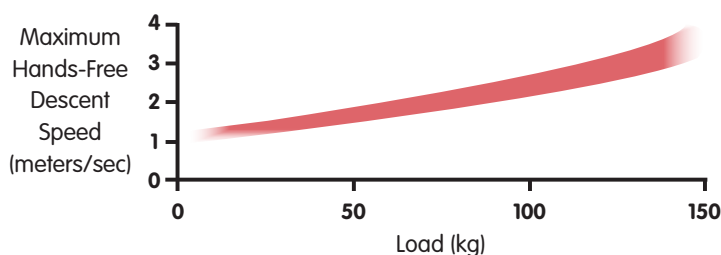

DEUS 3100 Maximum Hands-Free Descent Rate

3 meters/second regardless of load.

DEUS • RESCUE

sales@DEUSrescue.com • 866.405.3461 • www.DEUSrescue.com