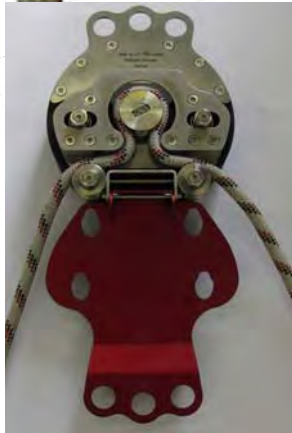

DEUS[™]
Vertical Rescue Systems

DEUS[™] 930T Training Belay System "Flexible Kit"

Keep the training experience both realistic AND safe.

NOTE the DEUS 930T is certified for use ONLY with DEUS Training Belay Rope (sold separately).

The new DEUS 930T provides a training-neutral back-up belay that is also easy, safe and automatic. It's the ideal safety line for training with DEUS Vertical Rescue Systems.

This heavy-duty, NFPA-certified system keeps a 12.5 mm DEUS Training Belay rope active at all times, yet completely out of the way. No tug on the back from an improperly attended belay line. But if descent speed exceeds 3 meters per second, the 930T instantly and automatically engages to guard against free fall. The 930T does a "soft engagement" to prevent shock load and injury.

Now you can experiment with and perfect standard operating procedures for bailout, evacuation and rescue with confidence, knowing that back-up belay is automatic and done right. Because rope runs through the 930T reversibly without re-rigging, back-to-back evolutions are fast, easy and foolproof.

The DEUS 930T is a highly flexible system too. Rig to a high anchor to support multiple sequential descents without re-rigging. Rig the system to an anchor on the ground, running the belay line through a high-anchor pulley, if you want to control descent via the free end of the rope.